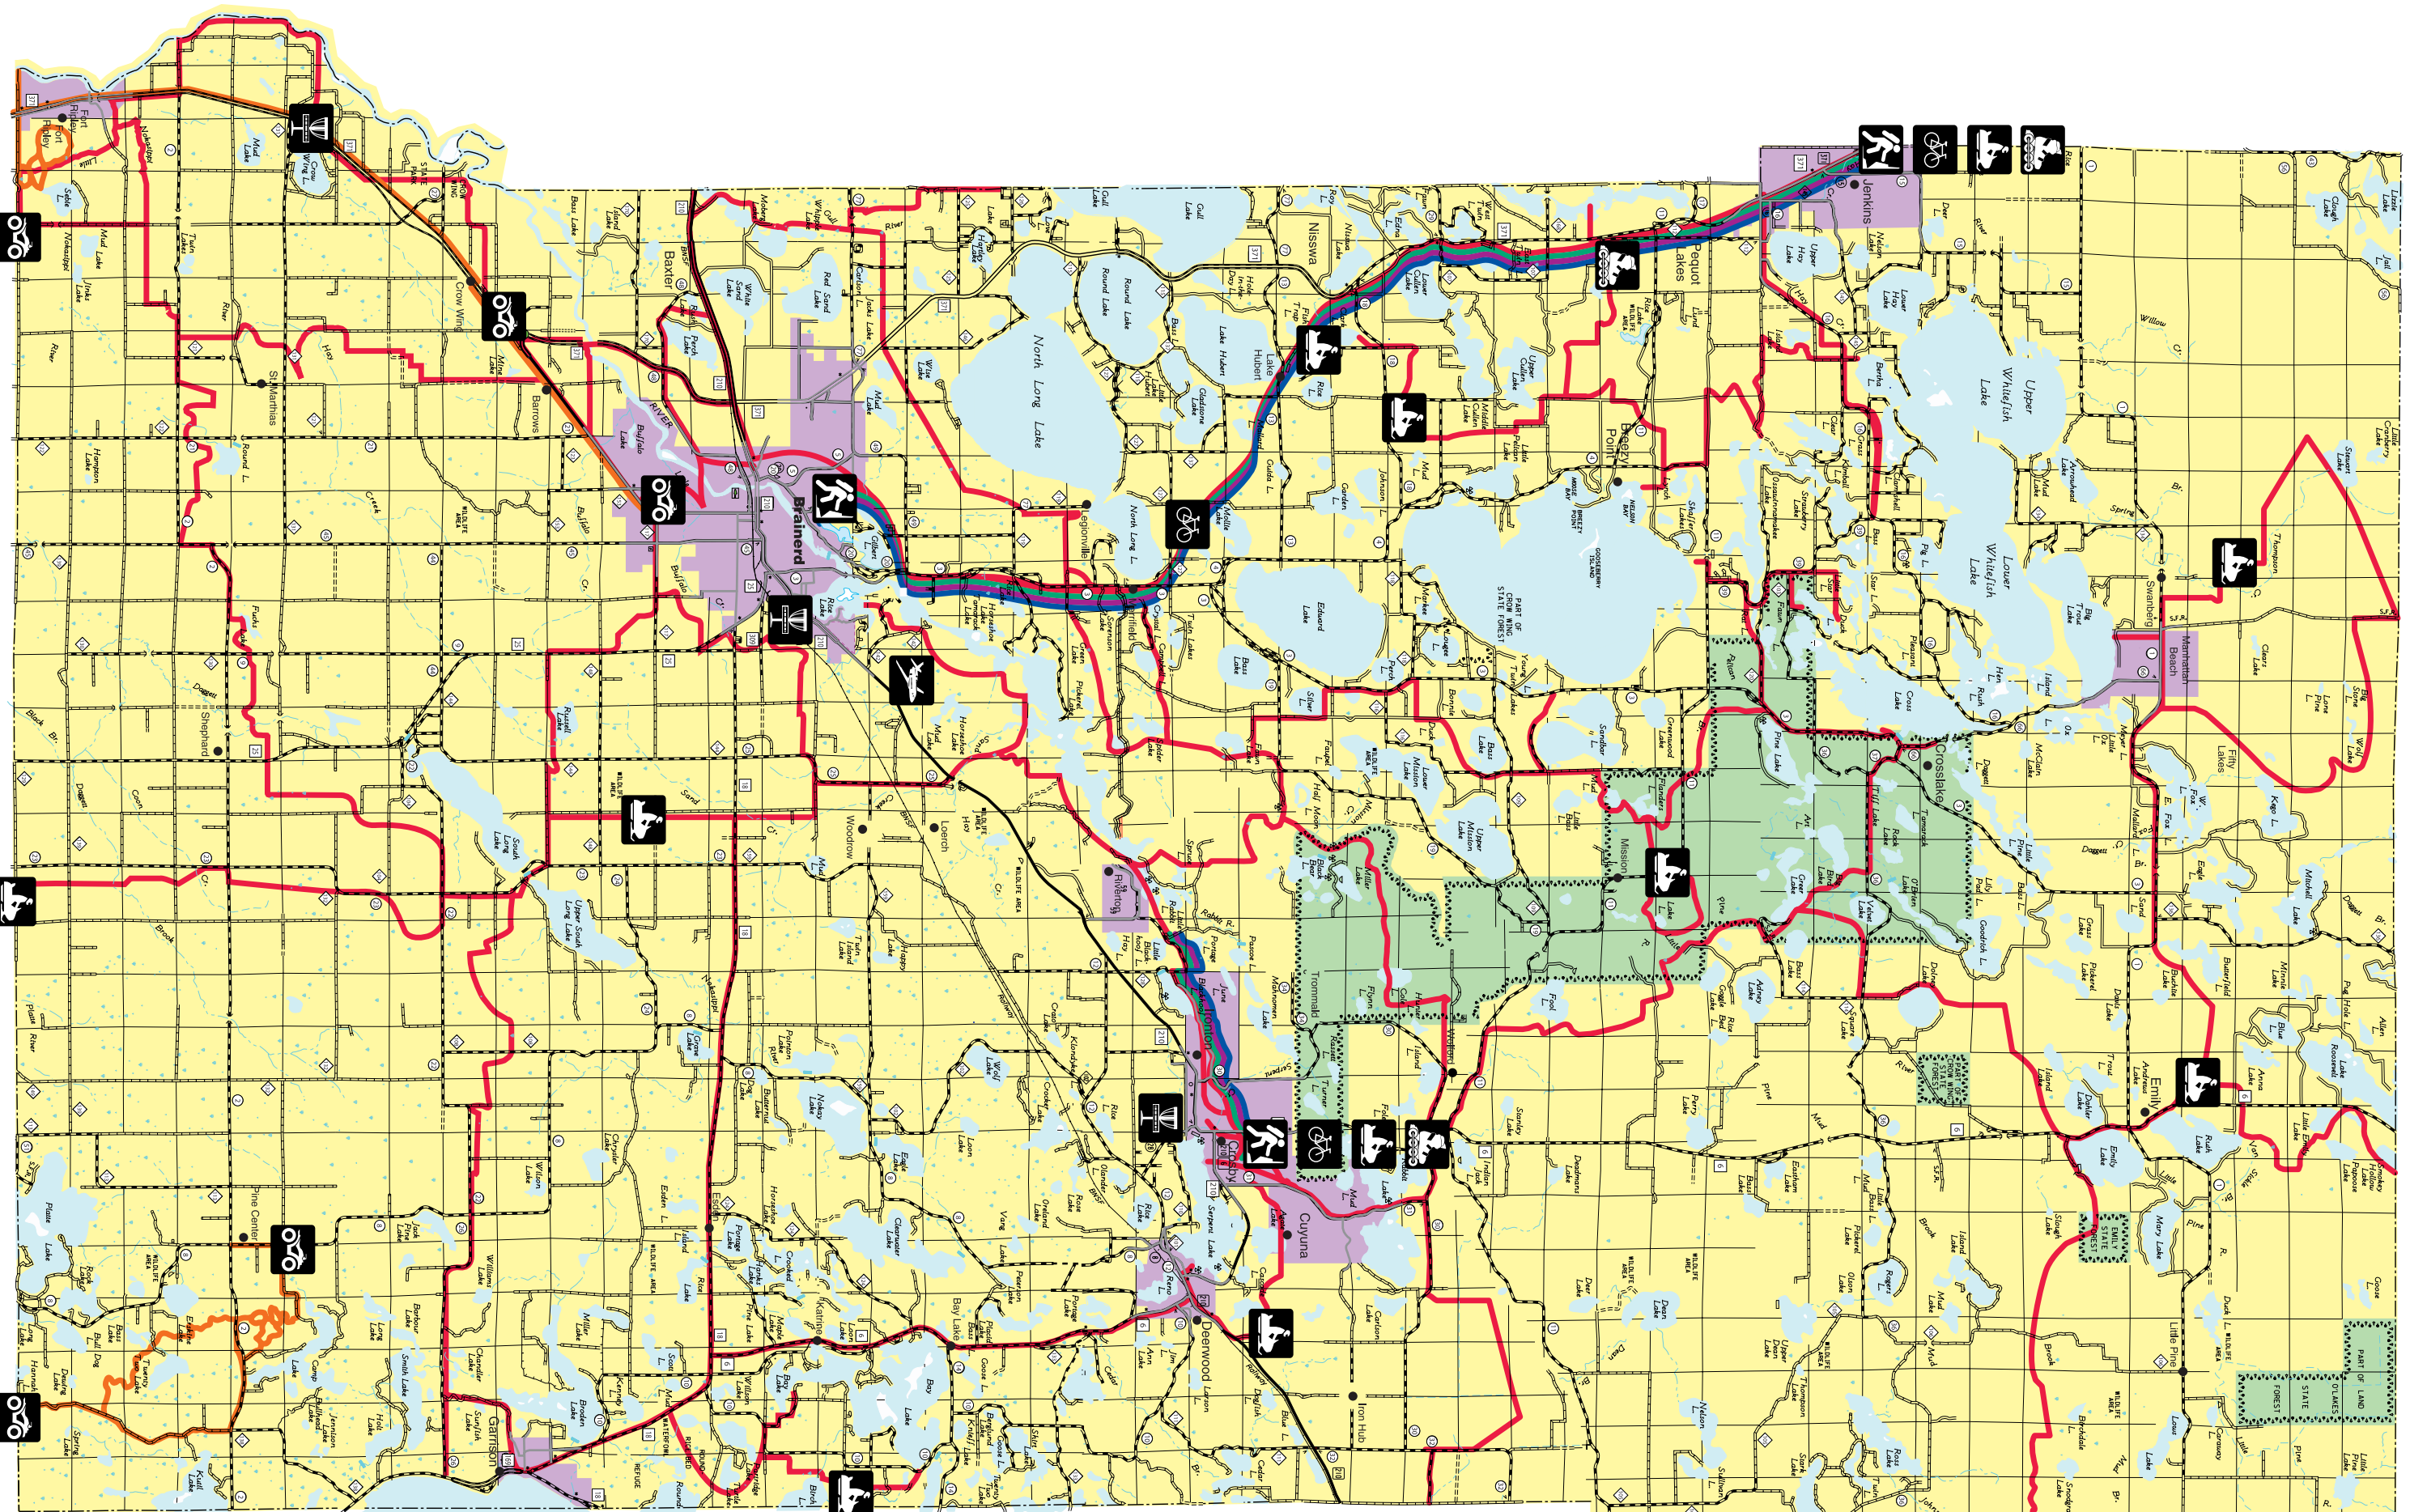

Crow Wing County Featuring Brainerd, Baxter & Nisswa Minnesota

FREE MAP
INCLUDES
TRAILS

WIZARD'S WATER WORKS

Specializing in
Offshore
Dredging

- Lakeshore Cleanup & Rebuilding
- Shoreline Restoration
- Aquatic Plant Restoration
- Barge Service
- Any Lakeshore Needs
- Lake & Beach Cleaning & Improvement

218-851-6106

Merrifield, MN
(218) 828-9025
Open 7 Days A Week
Full Bar & Restaurant
with Off Sale Available

HALF MOON SALOON

CROW WING COUNTY

NISSWA

GO METAL! METAL ROOFING PANEL SYSTEMS DO IT ONCE.

Lifetime metal roofing
Commercial and Residential
30 years experience
Call Steve Cerise
218.838.7097

OSTROWSKI CONCRETE AND MASONRY

Block & Poured Foundations
Basements • Slabs
Call Greg For All Your Concrete Needs
Serving The Entire Lakes Area • Brainerd
Cell 218-838-6249

Joann Ostrowski
Marcia Besmehn
Nicole Hinze
9630 Ostrowski Way
Brainerd, MN 56401
829-9228
Fax: (218) 829-9139
Email: jowstrowski@clearwire.net

LincolnMarketing
www.lincolnmarketing.us

- ATV Trail
- In-Line Skating
- Snowmobile Trail
- Bicycle Trail/Route
- Hiking Trail
- Disc Golf Course
- Airport Locator

NORTHERN TREE SPECIALISTS

Hazardous Tree Removal
Trimming - Selective Pruning
24 Hour Storm Damage
Stump Grinding - Lot Clearing
Year Round Work
218-330-0469
www.northerntr277.com
Serving 100 Mile Radius from Brainerd Lakes Area

Recycle More!

These items may all be recycled in Crow Wing County:

- Plastic Water & Soda Bottles
- Milk Jugs (Plastic or Metal)
- Plastics with the number 1-6
- Junk Mail
- Corrugated Cardboard (Flattened)
- Glass All Colors
- Food Boxes (Flattened)
- Metal Cans
- Aluminum & Steel
- Hand Warmers
- Hand Guards
- Slides
- Snowmobile Daily
- Snowmobile Bats
- Covers
- Trailers
- Spark Plugs
- Carbides
- Oil

Recycling is good for the environment and our community. Learn what you can do at home! To learn more about recycling in your area, you may call your local refuse hauler or Crow Wing County Land Services - Solid Waste Management, 218-824-1200. There are numerous recycling centers throughout Crow Wing County. Check out our website: www.crow-wing.com

MILLS FLEET FARM

See Us For a Large Selection of Snowmobile Gear and Accessories!

- Spark Plugs
- Snowmobile Bats
- Oil
- Trailers
- Covers
- Snowmobile Daily
- Slides
- Hand Warmers
- Hand Guards
- Helmets
- Goggles
- Snowmobile Bats
- Snowmobile Daily
- Slides

Highway 371 North Brainerd/Baxter
Stop online anytime, anywhere at millsfarm.com.

DONAHUE HARLEY DAVIDSON

SALES, SERVICE, PARTS & CLOTHING

ST. CLOUD DIVISION
BRainerd

Brainerd North Hwy 371 (218) 822-4434
East Hwy 23 (218) 822-4434
DONAHUED.D.COM
INFO LINE 877-959-0099

Spalding Liquors

Area Discount Liquors Daily Happy Hours

Open 7 Days A Week
9am to 11am, Monday - Saturday
12pm to 12am, Sundays
Full Tabs - Crosby Fire Department Lic. #B-02476-002
Meat Raffle Saturdays 6:30 pm, 218-546-6060
1 West Main Street • Downtown Crosby

DC Construction of Nisswa, LLC

Helping Build Better Homes for Tomorrow!

General Contracting • Framing • Siding
Polyurethane Spray Foam • Insulation
Insulated Concrete Form • Foundations • Finish Carpentry
Alteration Lift Services
Charles Hoffman, President
Lic. No. BC-20376111

218-831-1794 • 888-861-4839

Sylvan Pontoon

Starcraft & Suncoaster Pontoons
Alumacraft, Sylvan & Smokercraft Boats

Phone (218) 682-6161
Fax (218) 682-6162
61marthorn@gmail.com
13751 Diaper Pine Rd • Crosslake, MN 56442