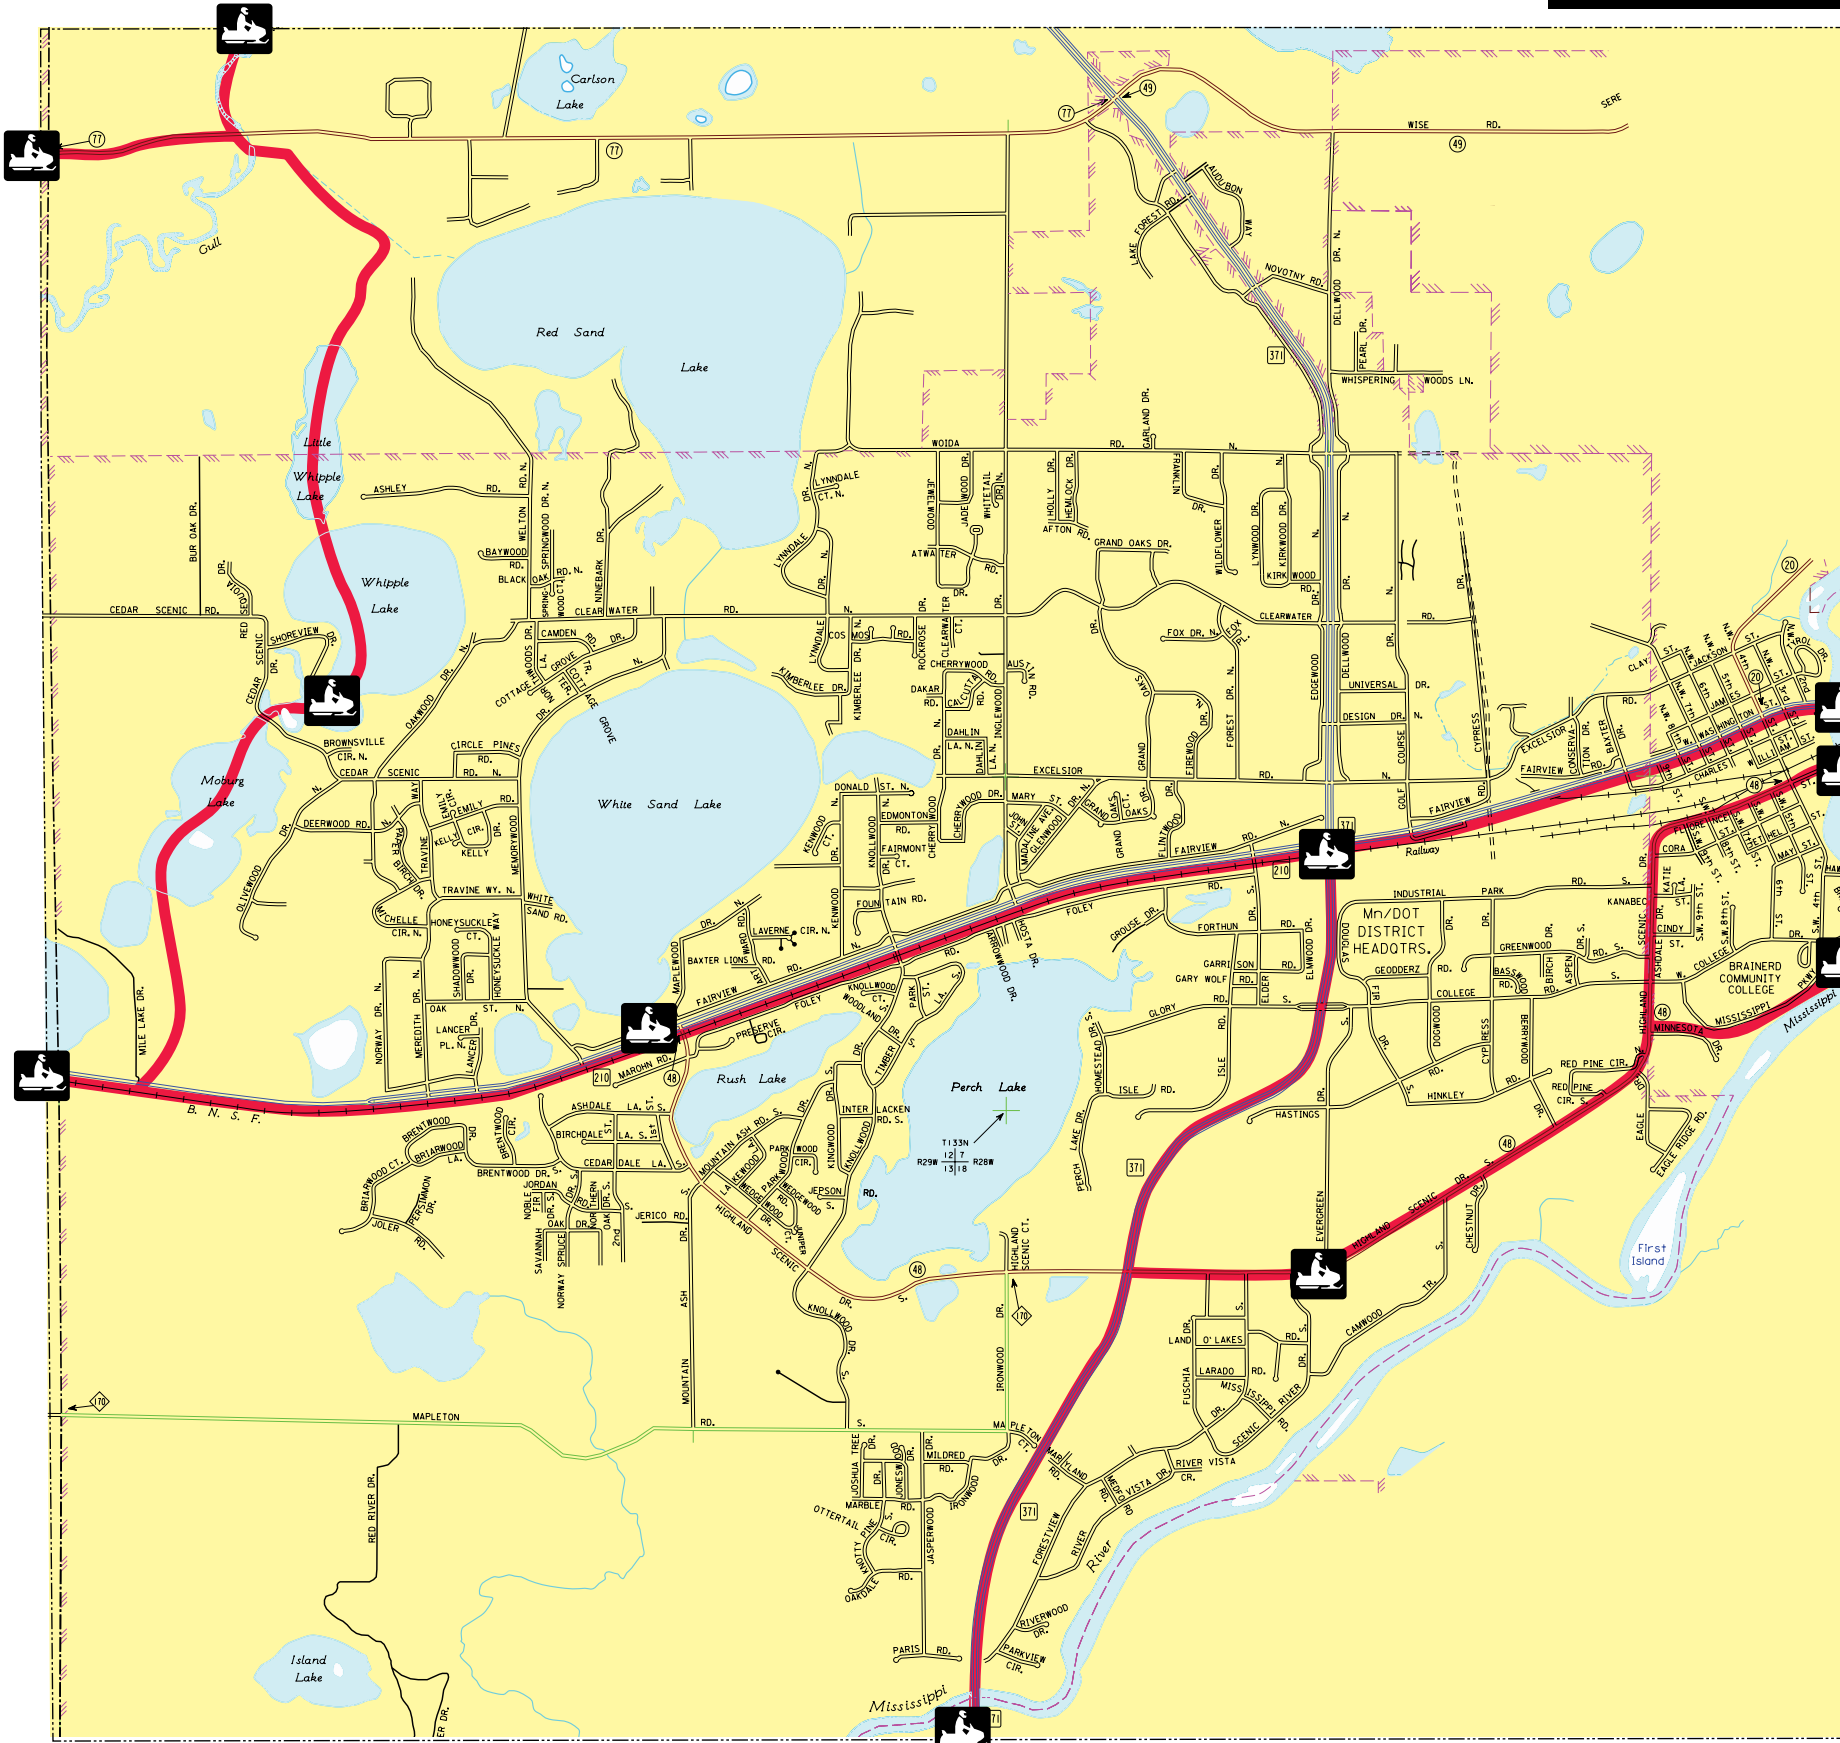

BAXTER

FREE MAP INCLUDES TRAILS
Crow Wing County
Featuring Brainerd,
Baxter & Nisswa
Minnesota

WIZARD'S WATER WORKS

- Lakeshore Cleanup & Rebuilding
- Shoreline Restoration
- Aquatic Plant Restoration
- Barge Service
- Any Lakeshore Needs
- Lake & Beach Cleaning & Improvement

Specializing in Offshore Dredging

218-851-6106

HALF MOON SALOON

Merrifield, MN (218) 828-9025

Open 7 Days A Week

Full Bar & Restaurant with Off Sale Available

- In-Line Skating
- Snowmobile Trail
- Bicycle Trail/Route
- Hiking Trail
- Disc Golf Course
- Airport Locator

NORTHERN TREE SPECIALISTS

Hazardous Tree Removal
Trimming - Selective Pruning
24 Hour Storm Damage
Stump Grinding - Lot Clearing
Year Round Work

218-330-0469
www.northerntree777.com

Servicing 100 Mile Radius from Brainerd Lakes Area

This free publication is made possible by the advertisers and other local agencies and may not be reproduced. Please support the local advertisers on this publication. Comments and/or suggestions may be directed to: info@lincolnmktg.us

View this publication online at: www.lincolnmktg.us

This map is prepared with information provided to us by others, therefore, Lincoln Marketing and the advertisers assume no liability in regards to trails (including accuracy). Please respect private property and no trespassing signs. Stay on trails.

Exercise extreme caution on all lakes and streams. Obey all state and local laws and ordinances. Do not operate snowmobiles on county roads or state highways.

For Advertising In Your Local Area Call:

651-646-4674

LincolnMarketing

MILLS FLEET FARM

See Us For a Large Selection of Snowmobile Gear and Accessories!

- Spark Plugs
- Snowmobile Belts
- Carbides
- Oil
- Trailers
- Covers
- Snowmobile Dolly
- Slides
- Helmets
- Goggles
- Hand Warmers
- Hand Guards

Highway 371 North Brainerd/Baxter

Shop online anytime, anywhere at fleetfarm.com.

GO METAL! DO IT ONCE.

METAL ROOFING PANEL SYSTEMS

Lifetime metal roofing

XTERIOR EXPERTS

Commercial and Residential
30 years experience
Call Steve Cerise
218.838.7097

PREFERRED MERCHANTS & SERVICES

Sylvan Pontoon
Starcraft & Sunchaser Pontoons
Alumacraft, Sylvan & Smokercraft Boats

Phone (218) 692-6161
Fax (218) 692-6162
61marinenorth@gmail.com
13751 Dagget Pine Rd • Crosslake, MN 56442

Visit us Online
www.61marinenorth.com

Emily Greens

The Largest Green in Minnesota!

COUPON BUY ONE GET ONE FREE!

1 mi. W of Emily on CR 1

- 18 Scenic Holes
- Family Friendly

218-763-2169